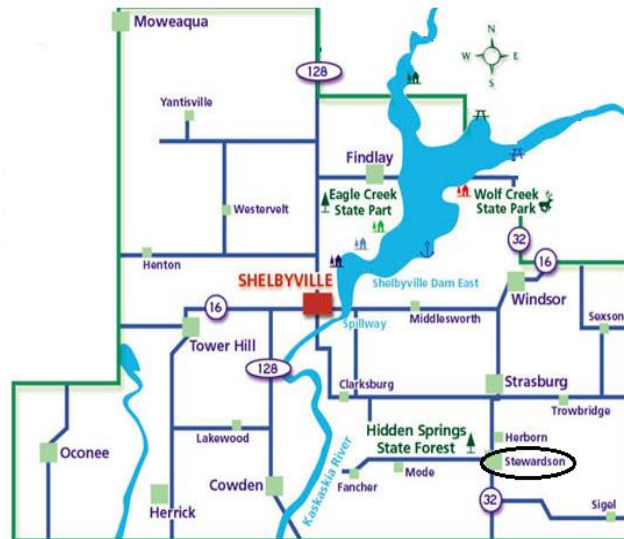

Places to visit nearby

-  Hidden Springs State Forest
 - GPS Coordinates:
39.31523, -88.68711
-  Vahling Vineyards
 - GPS Coordinates:
39.27364, -88.64118
-  Just Berries
 - GPS Coordinates:
39.2491, -88.60084

Businesses

- 1st National Bank of Waterloo: 217-682-3236
- Auto Glass Unlimited: 217-868-5869
- Betty's Bloomers: 217-682-5532
- Brown's Firearms: 217-682-3231
- Brummerstedt Funeral Home: 217-682-3822
- Cemetery Lot Sales: 217-682-3383
- Community Center: 217-343-0474
- Dale Wetherell Construction: 217-682-3359
- Don Debolt, CPA: 217-682-5758
- Ed Baumgarten Photography: 217-690-5110
- The Equity: 217-682-3366
- Figgins Electric: 217-682-3292
- G M Millwork: 217-663-7511
- God's Own Poets: 217-821-7762
- Henry Probst Construction: 217-343-2268
- Hobson Barber Shop: 217-682-3869
- Jones Trucking Service: 217-682-5535
- Just Berries: 217-682-5588, 217-343-8348
- Kaufman Construction & Roofing: 217-682-5555
- Larry Beitz Construction: 217-682-5588, 217-343-8348
- Mane Design Salon: 217-682-5712
- McCormick's Diesel Service: 217-682-3339
- Moomaw Trucking: 217-682-3631
- Natural Gas Services:
naturalgasservices@yahoo.com
- Nichols Lawn Service: 217-682-5448
- Ooo La La! Brides & Prom Queens: 217-343-9098
- Personalities: 217-682-5565
- Richards Insurance Agency: 217-682-5500
- Rick Stodden Construction: 217-682-5597
- A Sign Store and So Much More: 1-872-205-0943
- Springfield Clinic: 217-682-3373
- Stewardson Builders Supply: 217-682-3636
- Stewardson Citgo: 217-682-3367
- T & L Locker Services Meat Shop: 217-682-5724
- Tate Farm Equipment: 217-682-3838
- TEF Guitars: 217-682-3208
- TGM, Inc: 217-682-5741
- Vahling Vineyards: 217-682-5409
- Waldhoff Auto Repair: 217-682-3234
- Why Not Café: 217-682-3264
- Wyckoff & Wagy Construction: 217-682-3343

Shelby County, IL

Attractions

The Big Cow

Hidden Springs State Park

Vahling Vineyards

Historical Museum

Veterans Memorial

Village of Stewardson